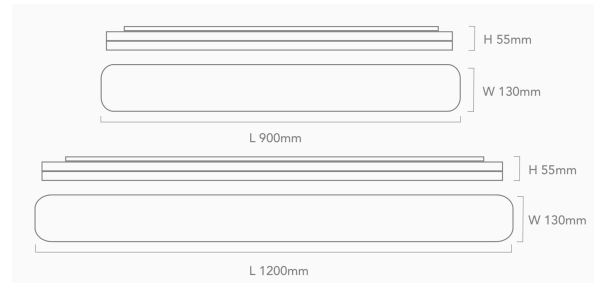

DIMENSIONS (mm)

DRIVER SPECIFICATIONS

Power	240V Built-In Driver
Dimming	Non-Dimming
Power Factor	> 0.95
<i>DALI dimming available upon request</i>	

PRODUCT CODE

29W, White, 3000K	83-LXL9029W3
29W, White, 4000K	83-LXL9029W4
29W, Silver, 3000K	83-LXL9029S3
29W, Silver, 4000K	83-LXL9029S4
38W, White, 3000K	83-LXL12038W3
38W, White, 4000K	83-LXL12038W4
38W, Silver, 3000K	83-LXL12038S3
38W, Silver, 4000K	83-LXL12038S4