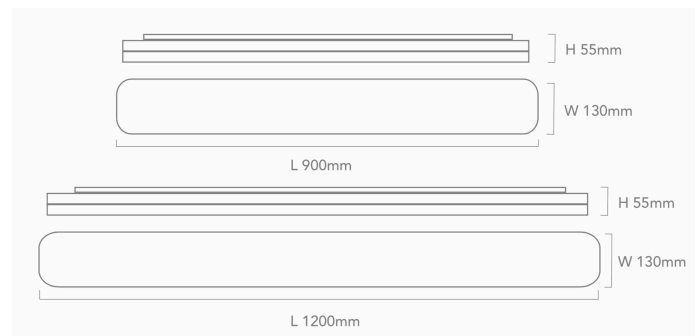

PROJECT:

TYPE:

NOTES:

Architectonic and balanced, the LUXE LONG combines advanced LED technologies, with high quality materials and refined, contemporary aesthetic.

FEATURES

- + Superior quality polycarbonate housing
- + UV resistant
- + Available with Silver or White trim
- + Integrated, flicker free driver
- + IP 54 - suitable for wet areas
- + Compatible with remote Casambi CBU-TED Bluetooth Controllable Dimmer (71-CASCBU)

DIMENSIONS (mm)

GENERAL SPECIFICATIONS

LED	29W (900mm) 38W (1200mm)
Lumens	2900 lm 3800 lm (at 3000K)
Efficacy	100 lm/w (3000K)
Colour Temperature	<input type="checkbox"/> 3000K, Warm White <input type="checkbox"/> 4000K, Cool White
Material	Polycarbonate
Finish	White Silver
Beam	110°
CRI	90+
IP	54
IK	10
Colour Deviation	SDCM ≤3
UGR	<30
Lifetime	>30,000hrs L70 B10
Warranty	3 Years