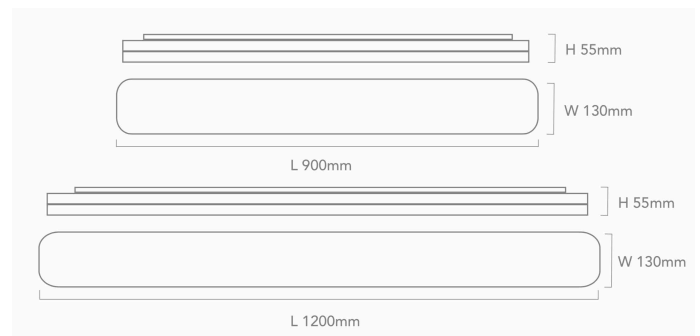

PROJECT DETAILS

PROJECT:

TYPE:

NOTES:

Architectonic and balanced, the LUXE LONG combines advanced LED technologies, with high quality materials and refined, contemporary aesthetic.

FEATURES

- + Superior quality polycarbonate housing
- + UV resistant
- + Switchable between wattages
- + Integrated, flicker free driver
- + IP 54 - suitable for wet areas
- + Compatible with remote Casambi CBU-TED Bluetooth Controllable Dimmer (71-CASCBU)

DIMENSIONS (mm)

GENERAL SPECIFICATIONS

LED	32W/24W (900mm) 38W/29W (1200mm)
Lumens	3200/2400 lm 3800/2900 lm (at 3000K) 3360/2520 lm 3990/3045 lm (at 4000K)
Efficacy	100 lm/w (3000K) 105 lm/w (4000K)
Colour Temperature	<input type="checkbox"/> 3000K, Warm White <input type="checkbox"/> 4000K, Cool White
Material	Polycarbonate
Finish	White
Beam	110°
CRI	90+
IP	54
IK	10
Colour Deviation	SDCM ≤3
UGR	<30
Lifetime	>30,000hrs L70 B10
Warranty	3 Years