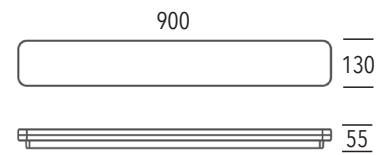

DIMENSIONS (mm)

DRIVER SPECIFICATIONS

Power	240V Built-In Driver
Dimming	Non Dimming
Power Factor	> 0.95

PRODUCT CODE

29W, White, 3000K	83-LXL9029W3
29W, White, 4000K	83-LXL9029W4
29W, Silver, 3000K	83-LXL9029S3
29W, Silver, 4000K	83-LXL9029S4
38W, White, 3000K	83-LXL12038W3
38W, White, 4000K	83-LXL12038W4
38W, Silver, 3000K	83-LXL12038S3
38W, Silver, 4000K	83-LXL12038S4