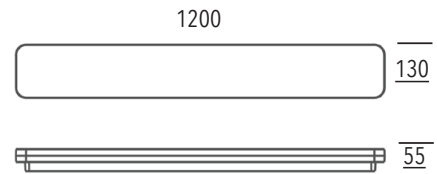

DIMENSIONS (mm)

DRIVER SPECIFICATIONS

Power	240V Built-In Driver
Dimming	Non Dimming
Power Factor	> 0.95

PRODUCT CODE

29W, White, 3000K	83-LXL9029W3
29W, White, 4000K	83-LXL9029W4
29W, Silver, 3000K	83-LXL9029S3
29W, Silver, 4000K	83-LXL9029S4
38W, White, 3000K	83-LXL12038W3
38W, White, 4000K	83-LXL12038W4
38W, Silver, 3000K	83-LXL12038S3
38W, Silver, 4000K	83-LXL12038S4