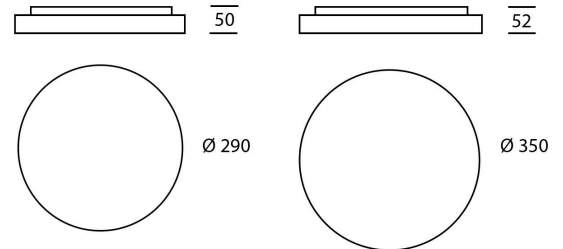

GENERAL SPECIFICATIONS

LED	18W 29W
Lumens	1800 lm 2900lm
Colour	<input type="checkbox"/> 3000K, Warm White <input type="checkbox"/> 4000K, Cool White (<i>demand only</i>)
Beam	110°
Material	PMMA Polycarbonate
CRI	80+
Finish	White Silver
IP	20
Warranty	3 Years

PROJECT DETAILS

PROJECT:

TYPE:

NOTES:

DIMENSIONS (mm)

DRIVER SPECIFICATIONS

Power	240V Built-In Driver
Dimming	Phase Cut Dimming versions available (D)
Power Factor	> 0.95

PRODUCT CODE