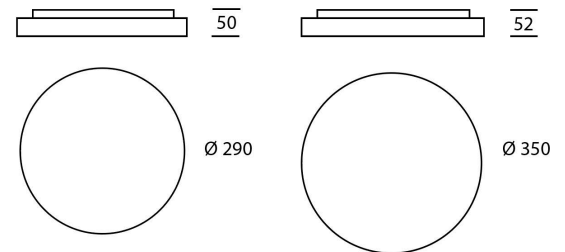

DIMENSIONS (mm)

GENERAL SPECIFICATIONS

LED	18W 29W
Lumens	1800 lm 2900lm
Colour	<input type="checkbox"/> 3000K, Warm White <input type="checkbox"/> 4000K, Cool White (<i>demand only</i>)
Beam	110°
Material	PMMA Polycarbonate
CRI	80+
Finish	White Silver
IP	20
Warranty	3 Years