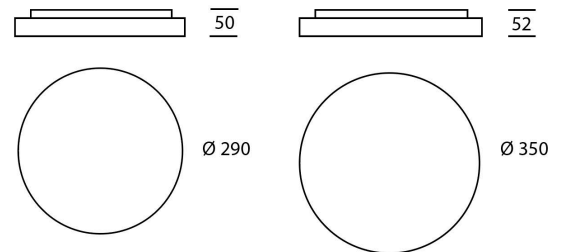

DIMENSIONS (mm)

GENERAL SPECIFICATIONS

LED	18W 29W
Lumens	1800 lm 2900lm
Colour	<input type="checkbox"/> 3000K, Warm White <input type="checkbox"/> 4000K, Cool White (<i>demand only</i>)
Beam	110°
Material	PMMA Polycarbonate
CRI	80+
Finish	White Silver
IP	20
Warranty	3 Years