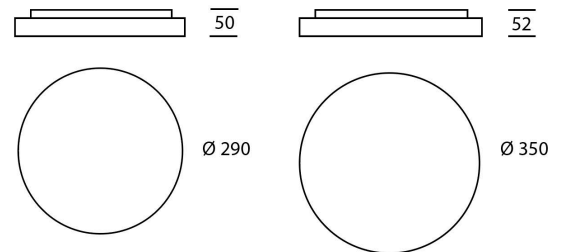

GENERAL SPECIFICATIONS

LED	18W 29W
Lumens	1800 lm 2900lm
Colour	<input type="checkbox"/> 3000K, Warm White <input type="checkbox"/> 4000K, Cool White (<i>demand only</i>)
Beam	110°
Material	PMMA Polycarbonate
CRI	80+
Finish	White Silver
IP	20
Warranty	3 Years

PROJECT DETAILS

PROJECT:

TYPE:

NOTES:

DIMENSIONS (mm)

DRIVER SPECIFICATIONS

Power	240V Built-In Driver
Dimming	Phase Cut Dimming versions available (D)
Power Factor	> 0.95

PRODUCT CODE