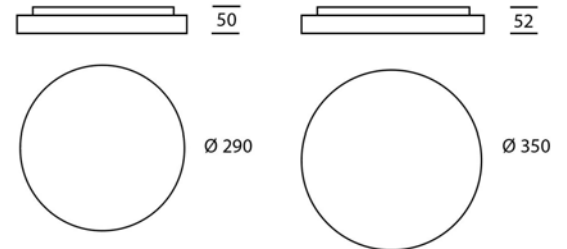

DIMENSIONS (mm)

GENERAL SPECIFICATIONS

LED	18W 29W
Lumens	1800 lm 2900lm
Colour	<input type="checkbox"/> 3000K, Warm White <input type="checkbox"/> 4000K, Cool White (<i>demand only</i>)
Beam	110°
Material	PMMA Polycarbonate
CRI	80+
Finish	White Silver
IP	20
Warranty	3 Years