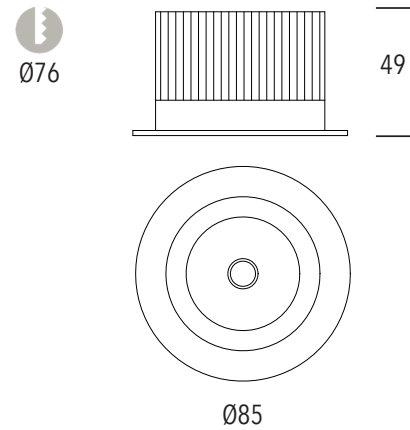

GENERAL SPECIFICATIONS

LED	10W
Lumens	850 lm (3000K)
Colour	<input type="checkbox"/> 3000K, Warm White <input type="checkbox"/> 4000K, Cool White
Efficacy	85 lm/w (3000K)
Beam	36° 60°
Material	Powder Coat Aluminium
CRI	92+
Finish	White Black
IP	44
Colour Deviation	SDCM ≥2
Lifetime	100,000hrsL70
Warranty	5 Years

PROJECT DETAILS

PROJECT: _____

TYPE: _____

NOTES: _____

DIMENSIONS (mm)

DRIVER SPECIFICATIONS

L 104 x W 43 x H 24 mm

Power	240V Built-In Driver
Dimming	Phase Cut Dimming
Power Factor	> 0.90