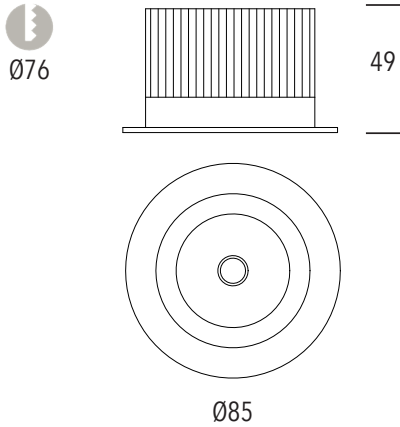

GENERAL SPECIFICATIONS

LED	10W
Lumens	850 lm (3000K)
Colour	<input type="checkbox"/> 3000K, Warm White <input type="checkbox"/> 4000K, Cool White
Efficacy	85 lm/w (3000K)
Beam	36° 60°
Material	Powder Coat Aluminium
CRI	92+
Finish	White Black
IP	44
Colour Deviation	SDCM ≤2
Lifetime	L70 >100,000hrs
Warranty	5 Years

PROJECT DETAILS

PROJECT: _____

TYPE: _____

NOTES: _____

DIMENSIONS (mm)

DRIVER SPECIFICATIONS

L 104 x W 43 x H 24 mm

Power	240V Remote Driver
Dimming	Phase Cut Dimming
Power Factor	> 0.90