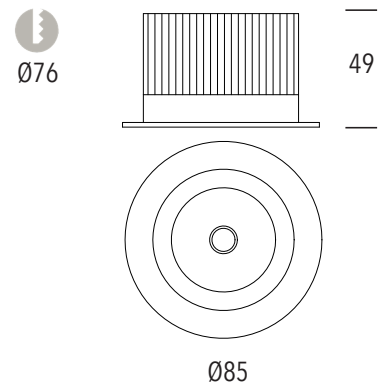

GENERAL SPECIFICATIONS

LED	10W
Lumens	870 lm (3000K) 1000 lm (4000K)
Colour	<input type="checkbox"/> 3000K, Warm White <input type="checkbox"/> 4000K, Cool White
Efficacy	87 lm/w (3000K) 100 lm/w (4000K)
Beam	36° 60°
Material	Powder Coated Aluminium
CRI	92+
Finish	White Black
IP	44
Colour Deviation	SDCM ≤2
Lifetime	L70 >310,000hrs
Warranty	5 Years

Please Note: When using C-Bus, use universal or trailing edge dimming modules

PROJECT DETAILS

PROJECT:

TYPE:

NOTES:

DIMENSIONS (mm)

DRIVER SPECIFICATIONS

L 104 x W 43 x H 24 mm