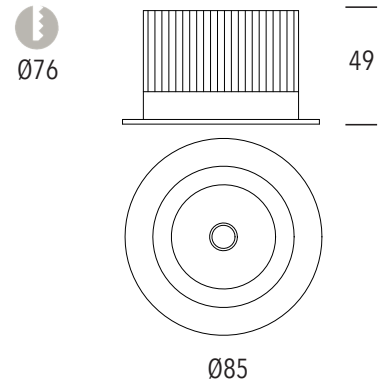

GENERAL SPECIFICATIONS

LED	10W
Lumens	870 lm (3000K) 1000 lm (4000K)
Colour	<input type="checkbox"/> 3000K, Warm White <input type="checkbox"/> 4000K, Cool White
Efficacy	87 lm/w (3000K) 100 lm/w (4000K)
Beam	36° 60°
Material	Powder Coat Aluminium
CRI	92+
Finish	White Black
IP	44
Colour Deviation	SDCM ≤2
Lifetime	L70 >310,000hrs
Warranty	5 Years

Please Note: When using C-Bus, use universal or trailing edge dimming modules

PROJECT DETAILS

PROJECT:

TYPE:

NOTES:

DIMENSIONS (mm)

DRIVER SPECIFICATIONS

L 104 x W 43 x H 24 mm