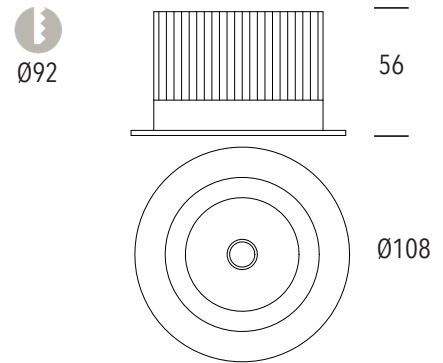

GENERAL SPECIFICATIONS

LED	12W
Lumens	1050 lm (3000K) 1110 lm (4000K)
Colour	<input type="checkbox"/> 3000K, Warm White <input type="checkbox"/> 4000K, Cool White
Efficacy	87 lm/w (3000K) 92 lm/w (4000K)
Beam	36° 60°
Material	Powder Coat Aluminium
CRI	92+
Finish	White Black
IP	44
Colour Deviation	SDCM ≤2
Lifetime	L70 >310,000hrs
Warranty	5 Years

Please Note: When using C-Bus, use universal or trailing edge dimming modules

PROJECT DETAILS

PROJECT:

TYPE:

NOTES:

DIMENSIONS (mm)

DRIVER SPECIFICATIONS

L 104 x W 43 x H 24 mm