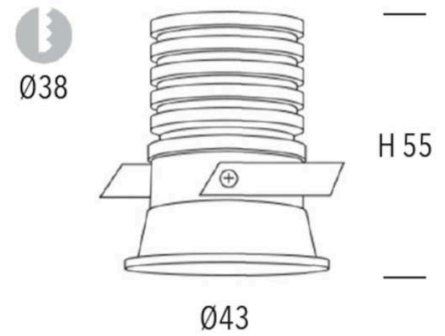

GENERAL SPECIFICATIONS

LED	5W
Lumens	470 lm (3000K)
Colour	<input type="checkbox"/> 3000K, Warm White <input type="checkbox"/> 4000K, Cool White
Efficacy	94 lm/w (3000K)
Beam	50°
Material	Powder Coat Aluminium
CRI	92+
Finish	Sand White Black
IP	65
Colour Deviation	SDCM ≥2
Lifetime	100,000hrsL70
Warranty	7 Years

PROJECT DETAILS

PROJECT:

TYPE:

NOTES:

DIMENSIONS (mm)

DRIVER SPECIFICATIONS

L 97 x W 38 x H 22 mm

Power	240V Remote Dimmable Driver
Dimming	Phase Cut Dimming
Power Factor	> 0.90