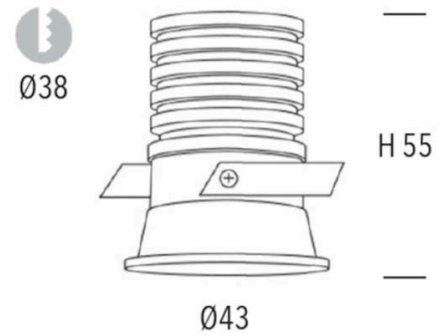

GENERAL SPECIFICATIONS

LED	5W
Lumens	470 lm (3000K)
Colour	<input type="checkbox"/> 3000K, Warm White <input type="checkbox"/> 4000K, Cool White
Efficacy	94 lm/w (3000K)
Beam	50°
Material	Powder Coat Aluminium
CRI	92+
Finish	Sand White Black
IP	65
Colour Deviation	SDCM ≥2
Lifetime	318,000hrsL70
Warranty	7 Years

PROJECT DETAILS

PROJECT:

TYPE:

NOTES:

DIMENSIONS (mm)

DRIVER SPECIFICATIONS

L 97 x W 38 x H 22 mm

Power	240V Remote Dimmable Driver
Dimming	Phase Cut Dimming
Power Factor	> 0.90