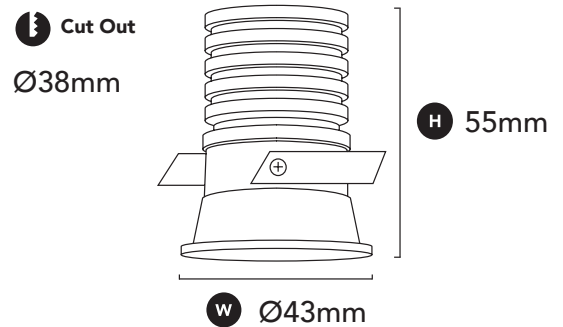

GENERAL SPECIFICATIONS

LED	5W
Lumens	450 lm (3000K) 505 lm (4000K)
Efficacy	75 lm/w (3000K) 81 lm/w (4000K)
Colour Temperature	<input type="checkbox"/> 3000K, Warm White <input type="checkbox"/> 4000K, Cool White
Material	Powder Coated Aluminium
Finish	White Black
Beam	50°
CRI	92+
IP	65
Colour Deviation	SDCM ≤2
UGR	<16
Lifetime	>55,000hrs L80 B10
Warranty	7 Years

PROJECT DETAILS

PROJECT:

TYPE:

NOTES:

DIMENSIONS (mm)

DRIVER SPECIFICATIONS

L 97 x W 38 x H 22 mm

Power	150mA 240V Remote Dimmable Driver
Dimming	Phase Cut Dimming
Power Factor	> 0.90