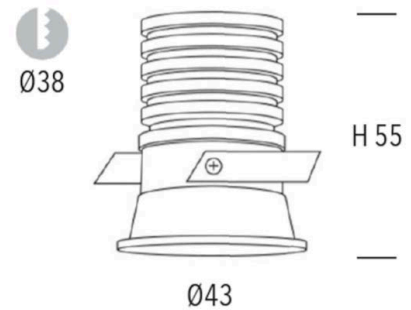

GENERAL SPECIFICATIONS

LED	5W
Lumens	400 lm (3000K) 460 lm (4000K)
Colour	<input type="checkbox"/> 3000K, Warm White <input type="checkbox"/> 4000K, Cool White
Efficacy	80 lm/w (3000K) 92 lm/w (4000K)
Beam	50°
Material	Powder Coat Aluminium
CRI	92+
Finish	White Black
IP	65
Colour Deviation	SDCM ≤2
Lifetime	L70 >100,000hrs
Warranty	7 Years

PROJECT DETAILS

PROJECT:

TYPE:

NOTES:

DIMENSIONS (mm)

DRIVER SPECIFICATIONS

L 97 x W 38 x H 22 mm

Power	240V Remote Dimmable Driver
Dimming	Phase Cut Dimming
Power Factor	> 0.90