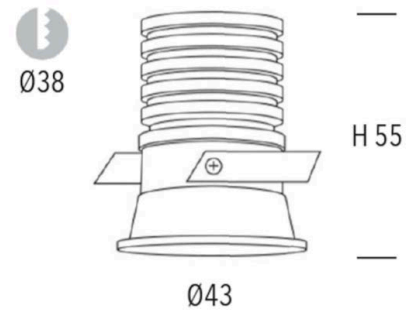

GENERAL SPECIFICATIONS

LED	5W
Lumens	470 lm (3000K)
Colour	<input type="checkbox"/> 3000K, Warm White <input type="checkbox"/> 4000K, Cool White
Efficacy	94 lm/w (3000K)
Beam	50°
Material	Powder Coat Aluminium
CRI	92+
Finish	White Black
IP	65
Colour Deviation	SDCM ≤2
Lifetime	L70 >100,000hrs
Warranty	7 Years

PROJECT DETAILS

PROJECT:

TYPE:

NOTES:

DIMENSIONS (mm)

DRIVER SPECIFICATIONS

L 97 x W 38 x H 22 mm

Power	240V Remote Dimmable Driver
Dimming	Phase Cut Dimming
Power Factor	> 0.90