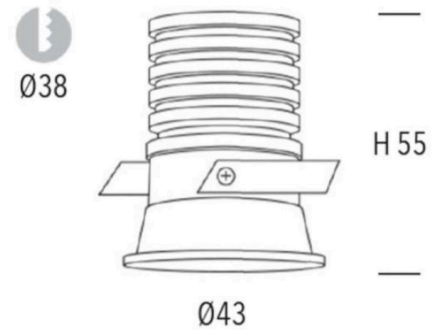

GENERAL SPECIFICATIONS

LED	5W
Lumens	400 lm (3000K) 460 lm (4000K)
Colour	<input type="checkbox"/> 3000K, Warm White <input type="checkbox"/> 4000K, Cool White
Efficacy	80 lm/w (3000K) 92 lm/w (4000K)
Beam	50°
Material	Powder Coat Aluminium
CRI	92+
Finish	White Black
IP	65
Colour Deviation	SDCM ≤2
Lifetime	L70 >310,000hrs
Warranty	7 Years

PROJECT DETAILS

PROJECT:

TYPE:

NOTES:

DIMENSIONS (mm)

DRIVER SPECIFICATIONS

L 97 x W 38 x H 22 mm

Power	240V Remote Dimmable Driver
Dimming	Phase Cut Dimming
Power Factor	> 0.90