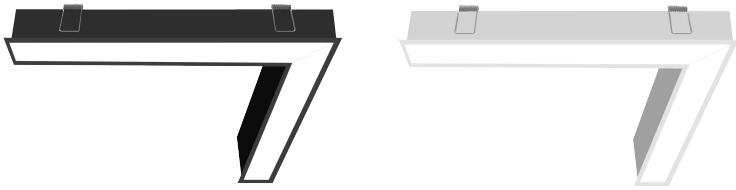

# LINE OPAL CORNER RECESSED

## PROJECT DETAILS

PROJECT:

TYPE:

NOTES:

The LINE OPAL CORNER RECESSED is as practical as it is stylish; providing flexibility across both residential and commercial projects.

## FEATURES

- + Recessed design providing simplicity and functionality
- + Easy installation into ceiling with spring clips attached to fitting
- + Seamless connection to the Line Opal Recessed luminaire
- + 3mm detail from ceiling once installed
- + Compatible with remote Casambi CBU-TED Bluetooth Controllable Dimmer (71-CASCBU)

## DIMENSIONS (mm)