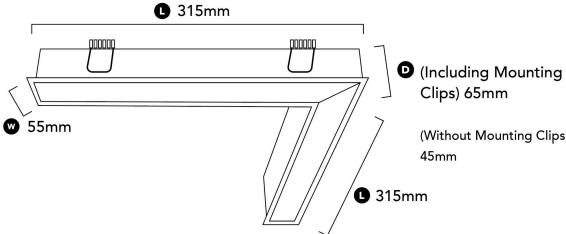

# LINE OPAL CORNER RECESSED

## PROJECT DETAILS

PROJECT:

TYPE:

NOTES:

The LINE OPAL CORNER RECESSED is as practical as it is stylish; providing flexibility across both residential and commercial projects.

## DIMENSIONS (mm)