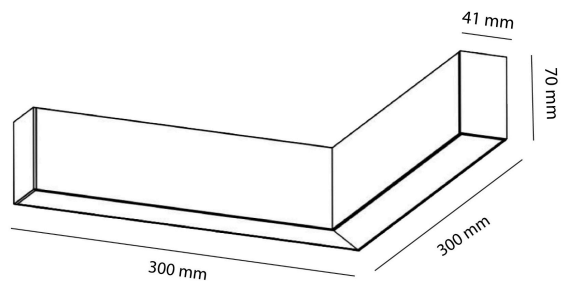

GENERAL SPECIFICATIONS

LED	15W
Lumens	1200 lm
Colour	<input type="checkbox"/> 3000K, Warm White <input type="checkbox"/> 4000K, Cool White
Efficacy	80 lm/w (3000K)
Beam	90°
Material	Powder Coat Aluminium
CRI	90+
Finish	White Black
IP	40
Colour Deviation	SDCM ≤3
Lifetime	L80 >280,000hrs
Warranty	5 Years

ACCESSORIES

Aluminium Joiners	7-LI41CONNECT
Surface Mount Clip	7-LI41CLIP

PROJECT DETAILS

PROJECT:

TYPE:

NOTES:

DIMENSIONS (mm)

DRIVER SPECIFICATIONS