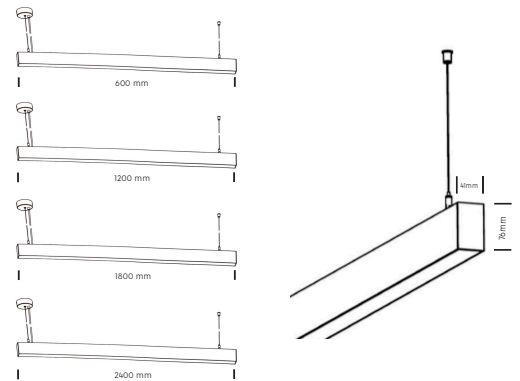

DIMENSIONS (mm)

DRIVER SPECIFICATIONS

Power	240V Built-In Flicker Free Driver
Dimming	Phase Cut Dimming
Power Factor	> 0.90

PRODUCT CODE

600mm, 15W, White, 3000K	7-LI410615W903
600mm, 15W, White, 4000K	7-LI410615W904
600mm, 15W, Black, 3000K	7-LI410615B903
600mm, 15W, Black, 4000K	7-LI410615B904
1200mm, 30W, White, 3000K	7-LI411230W903
1200mm, 30W, White, 4000K	7-LI411230W904
1200mm, 30W, Black, 3000K	7-LI411230B903
1200mm, 30W, Black, 4000K	7-LI411230B904
1800mm, 45W, White, 3000K	7-LI411845W903
1800mm, 45W, White, 4000K	7-LI411845W904
1800mm, 45W, Black, 3000K	7-LI411845B903
1800mm, 45W, Black, 4000K	7-LI411845B904
2400mm, 60W, White, 3000K	7-LI412460W903
2400mm, 60W, White, 4000K	7-LI412460W904
2400mm, 60W, Black, 3000K	7-LI412460B903
2400mm, 60W, Black, 4000K	7-LI412460B904