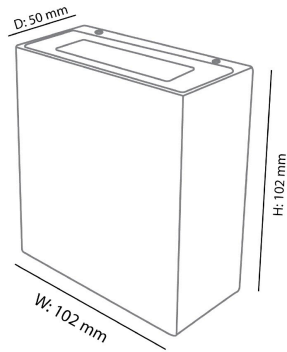

The sleek, minimal, geometric design of the KUBO wall light is equally suited for indoor and outdoor spaces.

FEATURES

- + High grade aluminium housing - resists corrosion from moisture and salt
- + IP 65 - Suitable for outdoor application
- + Two directional light output
- + Available in three finishes
- + Frosted lens
- + Compatible with remote Casambi CBU-TED Bluetooth Controllable Dimmer (71-CASCBU)

GENERAL SPECIFICATIONS

LED	6W
Lumens	240 lm (3000K)
Colour	<input type="checkbox"/> 3000K, Warm White <input type="checkbox"/> 4000K, Cool White
Efficacy	40 lm/w
Beam	110°
Material	Powder Coat Aluminium
CRI	90+
Finish	White Black Grey
IP	65
Colour Deviation	SDCM ≤3
Lifetime	L70 >50,000hrs
Warranty	3 Years

PROJECT DETAILS

PROJECT: _____

TYPE: _____

NOTES: _____

DIMENSIONS (mm)

DRIVER SPECIFICATIONS

Power	240V Built-In Driver
Dimming	Phase Cut Dimming
Power Factor	> 0.90

PRODUCT CODE