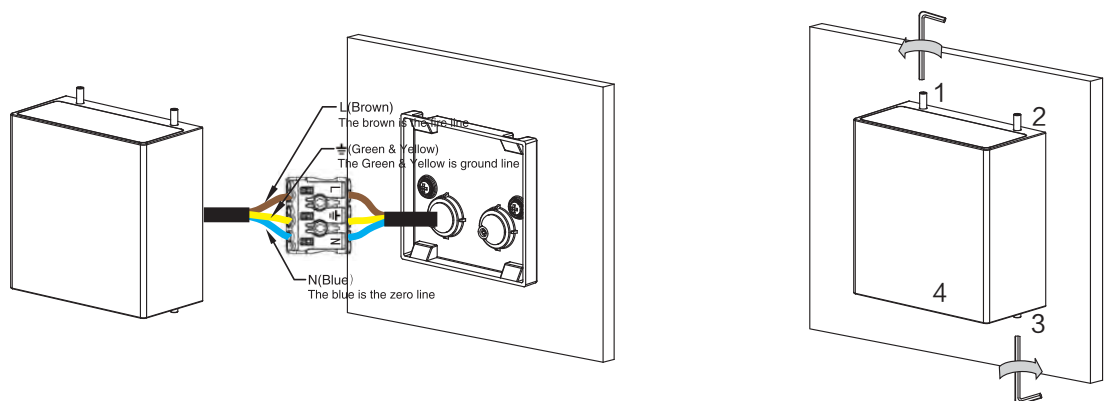

Please refer to Radiant Lighting's General Terms & Conditions for more information concerning the installation and warranty of our products.

Installation Instructions

STEP 1

STEP 2

STEP 3

Category	Wall	CRI	84+
Power	6W	Material	Powder Coat Aluminium
IP Rating	65	Warranty	3 Years