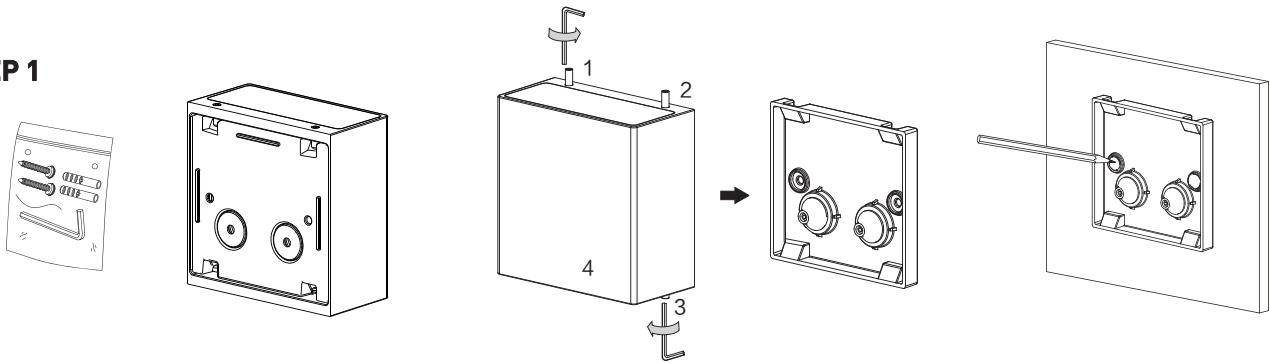

⚠ CAUTION - light fitting must be installed by a licensed electrician.

- Please ensure to read instructions correctly for the installation of the fitting provided. Failure to do so will result in a void of warranty and compromises the safety of luminaire.
- Radiant Lighting are not liable for warranties when luminaire is damaged by incorrect installation. The installation of the luminaires must be in accordance with the national safety regulations.

Please refer to Radiant Lighting's General Terms & Conditions for more information concerning the installation and warranty of our products.

Installation Instructions

STEP 1

STEP 2

STEP 3

Category	Wall	CRI	84+
Power	6W	Material	Powder Coat Aluminium
IP Rating	65	Warranty	3 Years