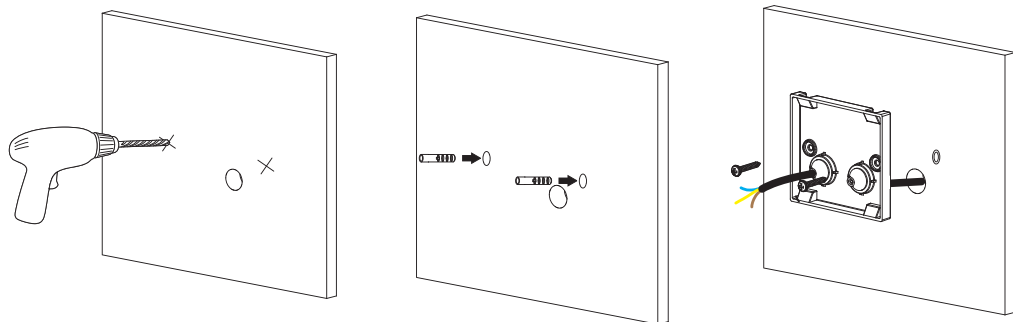

⚠ CAUTION - light fitting must be installed by a licensed electrician.

- Please ensure to read instructions correctly for the installation of the fitting provided. Failure to do so will result in a void of warranty and compromises the safety of luminaire.
- Radiant Lighting are not liable for warranties when luminaire is damaged by incorrect installation. The installation of the luminaires must be in accordance with the national safety regulations.

Please refer to Radiant Lighting's General Terms & Conditions for more information concerning the installation and warranty of our products.

Installation Instructions

STEP 1

STEP 2

STEP 3

Category	Wall	CRI	84+
Power	6W	Material	Powder Coat Aluminium
IP Rating	65	Warranty	3 Years