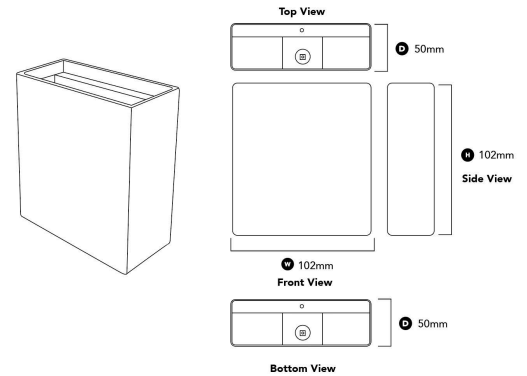

DIMENSIONS (mm)

DRIVER SPECIFICATIONS

Power	240V Built-In Driver
Dimming	Phase Cut Dimming
Power Factor	> 0.90

PRODUCT CODE

White, 3000K	7-KO6W903
White, 4000K	7-KO6W904
Black, 3000K	7-KO6B903
Black, 4000K	7-KO6B904
Grey, 3000K	7-KO6G903
Grey, 4000K	7-KO6G904