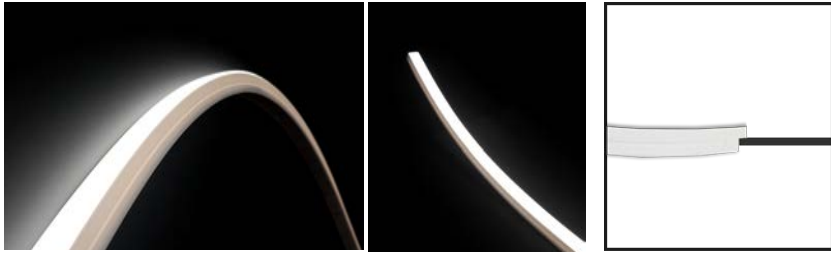

FLOW PLUS TOP STRAIGHT ENTRY

Our brand new FAZE FLOW PLUS TOP is a high quality, flexible polyurethane strip. It is ideal for use along ceilings, walls, cabinetry and stairways; both indoors and outdoors. This strip will ensure a seamless combination of style and functionality to any project!

FEATURES

- + Top emitting light direction, for applications requiring direct light
- + UV & chemical resistant
- + 5W or 10W options available in either 1m, 3m or 5m rolls
- + Custom lengths available upon request (minimum order quantity applies)
- + Compatible with Casambi devices
- + IP68 - Waterproof
- + Dimmable (determined by driver)

GENERAL SPECIFICATIONS

| | |
|---------------------------|--|
| LED | 5W p/m 10W p/m (24V DC) |
| Lumens | 5W p/m - 330 lm p/m (3000K & 4000K) 10W p/m - 636 lm p/m (3000K & 4000K) |
| Efficacy | 5W p/m - 66 lm/w (3000K & 4000K) 10W p/m - 75 lm/w (3000K & 4000K) |
| Colour Temperature | <input type="checkbox"/> 3000K, Warm White <input type="checkbox"/> 4000K, Cool White |
| Material | Polyurethane |
| Finish | White |
| Beam | 120° |
| CRI | 92+ |
| IP | 68 |
| Colour Deviation | SDCM ≤2 |
| Lifetime | >54,000hrs L70 B10 |
| Warranty | 5 Years |