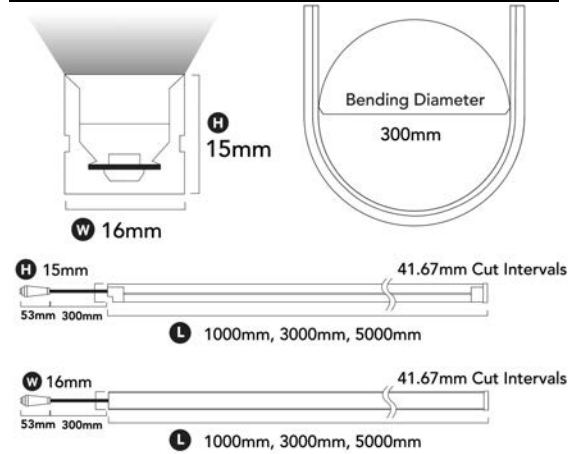

FEATURES

- + Top emitting light direction, for applications requiring direct light
- + UV & chemical resistant
- + 5W or 10W options available in either 1m, 3m or 5m rolls
- + Custom lengths available upon request (minimum order quantity applies)
- + Compatible with Casambi devices
- + IP68 - Waterproof
- + Dimmable (determined by driver)

GENERAL SPECIFICATIONS

| | |
|---------------------------|--|
| LED | 5W p/m 10W p/m (24V DC) |
| Lumens | 5W p/m - 330 lm p/m (3000K & 4000K) 10W p/m - 636 lm p/m (3000K & 4000K) |
| Efficacy | 5W p/m - 66 lm/w (3000K & 4000K) 10W p/m - 75 lm/w (3000K & 4000K) |
| Colour Temperature | <input type="checkbox"/> 3000K, Warm White <input type="checkbox"/> 4000K, Cool White |
| Material | Polyurethane |
| Finish | White |
| Beam | 120° |
| CRI | 92+ |
| IP | 68 |
| Colour Deviation | SDCM ≤2 |
| Lifetime | >54,000hrs L70 B10 |
| Warranty | 5 Years |

PROJECT DETAILS

PROJECT: _____

TYPE: _____

NOTES: _____

DIMENSIONS (mm)

PRODUCT CODES

| | |
|----------------|--------------------|
| 5W, 3000K, 1m | 10-FPTF0531 |
| 5W, 3000K, 3m | 10-FPTF0533 |
| 5W, 3000K, 5m | 10-FPTF0535 |
| 5W, 4000K, 1m | 10-FPTF0541 |
| 5W, 4000K, 3m | 10-FPTF0543 |
| 5W, 4000K, 5m | 10-FPTF0545 |
| 10W, 3000K, 1m | 10-FPTF1031 |
| 10W, 3000K, 3m | 10-FPTF1033 |
| 10W, 3000K, 5m | 10-FPTF1035 |
| 10W, 4000K, 1m | 10-FPTF1041 |
| 10W, 4000K, 3m | 10-FPTF1043 |
| 10W, 3000K, 5m | 10-FPTF1045 |

ACCESSORIES

| | |
|--|--------------------|
| Aluminium Profile 1000 (L) x 14.4 (W) x 21.4 (H) mm | 10-FP1615P1 |
| Aluminium Mounting Clips (set of 2) | 10-FP1615MC |