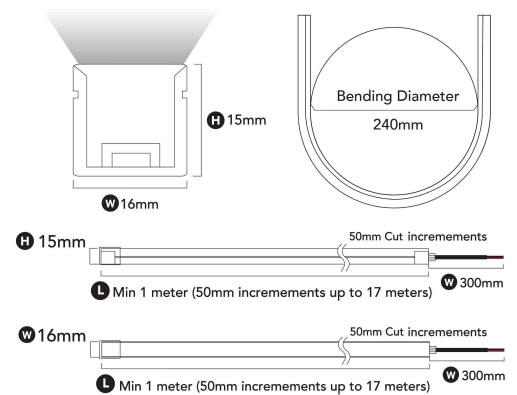

DIMENSIONS (mm)

PRODUCT CODE

3000K	10-FL1615T103
4000K	10-FL1615T104

CUTTING LENGTHS

50mm increments up until 17m

*Please allow 9mm extra on each side for the end caps

COMPATIBLE CASAMBI DEVICES

BasicDIM 24V Wireless 4ch	71-CAS24V
BasicDIM Driver 24V 150W	71-CAS24V150
BasicDIM Driver 24V 100W	71-CAS24V100
BasicDIM Driver 24V 60W	71-CAS24V60
BasicDIM Driver 24V 35W	71-CAS24V35