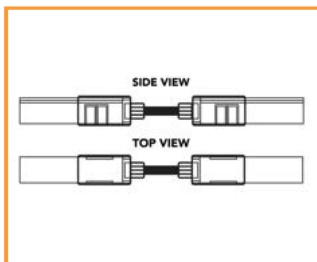

FLOW TOP ACCESSORIES

SIDE CABLE ENTRY

Code: 10-FL1615PSE

Dimensions: 27.9 (L) x 20.4 (W) x 19.4 (H) mm

Finish: Transparent

Cable Entry: Side

ALUMINIUM PROFILE

Code: 10-FL1615P1

Dimensions: 1000 (L) x 20.5 (W) x 17.6 (H) mm

Material: Aluminium

REAR CABLE ENTRY

Code: 10-FL1615PRE

Dimensions: 27.9 (L) x 20.4 (W) x 19.4 (H) mm

Finish: Transparent

Cable Entry: Bottom

MOUNTING CLIPS (set of 2)

Code: 10-FL1615MC

Dimensions: 20 (L) x 16.6 (W) x 12.4 (H) mm

Material: Stainless Steel

Each meter requires 2x clips and 2x screws

STRAIGHT CABLE ENTRY

Code: 10-FL1615PFE

Dimensions: 27.9 (L) x 20.4 (W) x 19.4 (H) mm

Finish: Transparent

Cable Entry: Front

END CAP IP67

Code: 10-FL1615EC

Dimensions: 27.9 (L) x 20.4 (W) x 19.4 (H) mm

Material: Stainless Steel