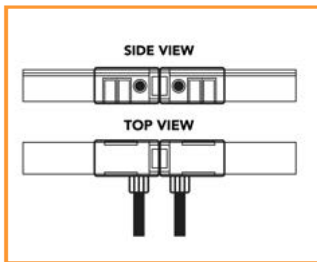

FEATURES

- + Top emitting light direction, for applications requiring direct light.
- + UV & chemical resistant
- + Precise cutting options
- + High CRI - excellent colour rendering
- + Compatible with Casambi devices
- + IP67 - suitable for outdoor applications
- + Front, side and bottom cable entry connection options

FLOW TOP ACCESSORIES

SIDE CABLE ENTRY

Code: 10-FL1615PSE

Dimensions: 27.9 (L) x 20.4 (W) x 19.4 (H) mm

Finish: Transparent

Cable Entry: Side

ALUMINIUM PROFILE

Code: 10-FL1615P1

Dimensions: 1000 (L) x 20.5 (W) x 17.6 (H) mm

Material: Aluminium

REAR CABLE ENTRY

Code: 10-FL1615PRE

Dimensions: 27.9 (L) x 20.4 (W) x 19.4 (H) mm

Finish: Transparent

Cable Entry: Bottom

MOUNTING CLIPS (set of 2)

Code: 10-FL1615MC

Dimensions: 20 (L) x 16.6 (W) x 12.4 (H) mm

Material: Stainless Steel

Each meter requires 2x clips and 2x screws

STRAIGHT CABLE ENTRY

Code: 10-FL1615PFE

Dimensions: 27.9 (L) x 20.4 (W) x 19.4 (H) mm