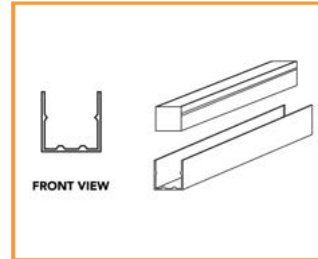

FLOW TOP ACCESSORIES

SIDE CABLE ENTRY

Code: 10-FL1615PSE

Dimensions: 27.9 (L) x 20.4 (W) x 19.4 (H) mm

Finish: Transparent

Cable Entry: Side

ALUMINIUM PROFILE

Code: 10-FL1615P1

Dimensions: 1000 (L) x 20.5 (W) x 17.6 (H) mm

Material: Aluminium

REAR CABLE ENTRY

Code: 10-FL1615PRE

Dimensions: 27.9 (L) x 20.4 (W) x 19.4 (H) mm

Finish: Transparent

Cable Entry: Bottom

MOUNTING CLIPS (set of 2)

Code: 10-FL1615MC

Dimensions: 20 (L) x 16.6 (W) x 12.4 (H) mm

Material: Stainless Steel

Each meter requires 2x clips and 2x screws

STRAIGHT CABLE ENTRY

Code: 10-FL1615PFE

Dimensions: 27.9 (L) x 20.4 (W) x 19.4 (H) mm