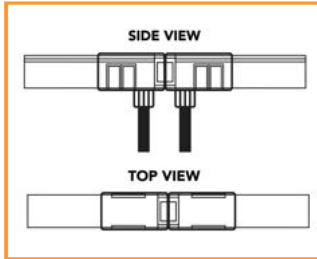

FLOW TOP ACCESSORIES

SIDE CABLE ENTRY

Code: 10-FL1615PSE

Dimensions: 27.9 (L) x 20.4 (W) x 19.4 (H) mm

Finish: Transparent

Cable Entry: Side

ALUMINIUM PROFILE

Code: 10-FL1615P1

Dimensions: 1000 (L) x 20.5 (W) x 17.6 (H) mm

Material: Aluminium

REAR CABLE ENTRY

Code: 10-FL1615PRE

Dimensions: 27.9 (L) x 20.4 (W) x 19.4 (H) mm

Finish: Transparent

Cable Entry: Bottom

MOUNTING CLIPS (set of 2)

Code: 10-FL1615MC

Dimensions: 20 (L) x 16.6 (W) x 12.4 (H) mm

Material: Stainless Steel

Each meter requires 2x clips and 2x screws

STRAIGHT CABLE ENTRY

Code: 10-FL1615PFE

Dimensions: 27.9 (L) x 20.4 (W) x 19.4 (H) mm