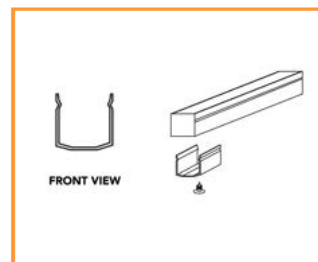

FLOW TOP ACCESSORIES

SIDE CABLE ENTRY

Code: 10-FL1615PSE

Dimensions: 27.9 (L) x 20.4 (W) x 19.4 (H) mm

Finish: Transparent

Cable Entry: Side

ALUMINIUM PROFILE

Code: 10-FL1615P1

Dimensions: 1000 (L) x 20.5 (W) x 17.6 (H) mm

Material: Aluminium

REAR CABLE ENTRY

Code: 10-FL1615PRE

Dimensions: 27.9 (L) x 20.4 (W) x 19.4 (H) mm

Finish: Transparent

Cable Entry: Bottom

MOUNTING CLIPS (set of 2)

Code: 10-FL1615MC

Dimensions: 20 (L) x 16.6 (W) x 12.4 (H) mm

Material: Stainless Steel

Each meter requires 2x clips and 2x screws

STRAIGHT CABLE ENTRY

Code: 10-FL1615PFE

Dimensions: 27.9 (L) x 20.4 (W) x 19.4 (H) mm