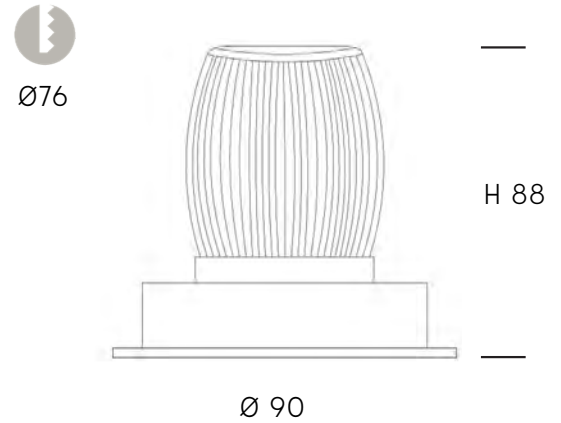

GENERAL SPECIFICATIONS

LED	15W
Lumens	890 lm
Colour	3000K, Warm White
Efficacy	59 lm/w
Beam	60°
Material	Powder Coated Aluminium
CRI	92+
Finish	White Black
IP	44
Colour Deviation	SDCM ≤2
Warranty	5 Years

DIMENSIONS (mm)

DRIVER SPECIFICATIONS

L 107 x W 43 x H 25 mm

Power	240V Built-In Driver
Dimming	Phase Cut Dimming
Power Factor	> 0.90

PRODUCT CODE

White, 3000K, 60° 118-EC2M15W603

Black, 3000K, 60° 118-EC2M15B603