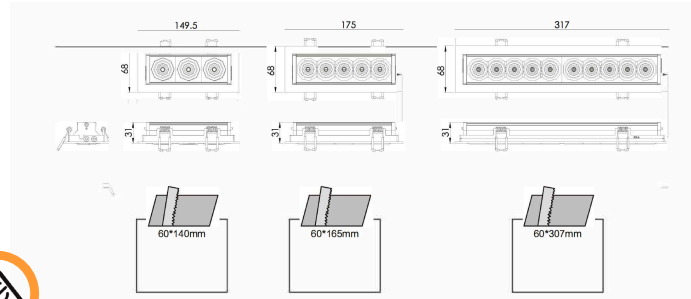

## DIMENSIONS (mm)

## DRIVER SPECIFICATIONS

<b>L 104 x W 43 x H 24 mm</b>	
<b>Power</b>	240V Remote Flicker-Free Dimmable Driver
<b>Dimming</b>	Phase Cut Dimming
<b>Power Factor</b>	> 0.90