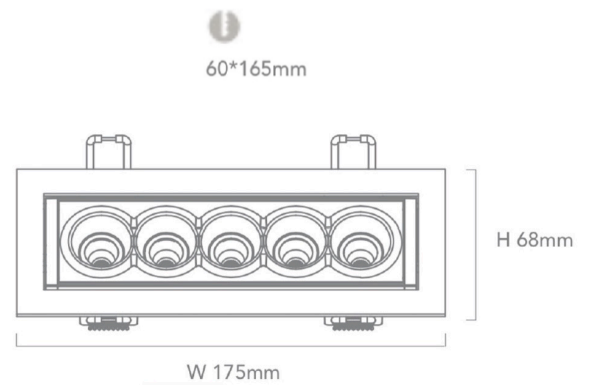

PROJECT:

TYPE:

NOTES:

The DASH linear downlight series delivers both flexibility and performance in any space. This recessed design is available in three sizes & two finishes

FEATURES

- + Available in 3 sizes
- + Tiltable up to 30°
- + IC-4 rated
- + High CRI
- + Compatible with remote Casambi CBU-TED Bluetooth Controllable Dimmer (71-CASCBU)

DIMENSIONS (mm)

GENERAL SPECIFICATIONS

LED	10W
Lumens	600 lm (3000K) 670 lm (4000K)
Colour	<input type="checkbox"/> 3000K, Warm White <input type="checkbox"/> 4000K, Cool White
Efficacy	60 lm/w (3000K) 67 lm/w (4000K)
Beam	45°
Material	Powder Coated Aluminium
CRI	90+
Finish	White Black
IP	20
Colour Deviation	SDCM ≤3
Lifetime	L70 >100,000hrs
Warranty	5 Years

DRIVER SPECIFICATIONS

L 104 x W 43 x H 24 mm

Power 240V Remote Dimmable Driver

Dimming Phase Cut Dimming

Power Factor > 0.90

DALI dimming available upon request

PRODUCT CODE

10W, White, 3000K	7-DA2M10W453
10W, White 4000K	7-DA2M10W454
10W, Black, 3000K	7-DA2M10B453
10W, Black, 4000K	7-DA2M10B454