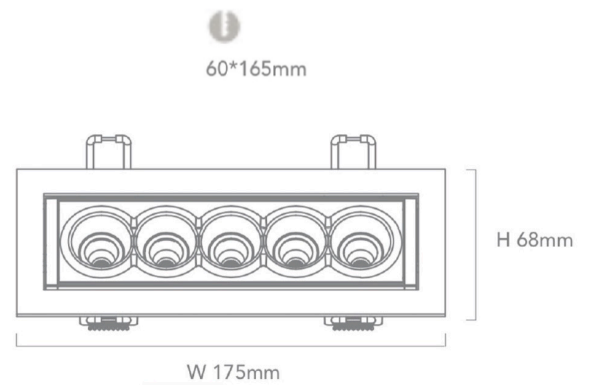

PROJECT:

TYPE:

NOTES:

The DASH linear downlight series delivers both flexibility and performance in any space. This recessed design is available in three sizes & two finishes

## DIMENSIONS (mm)

## GENERAL SPECIFICATIONS

<b>LED</b>	10W
<b>Lumens</b>	600 lm (3000K)   670 lm (4000K)
<b>Colour</b>	<input type="checkbox"/> 3000K, Warm White <input type="checkbox"/> 4000K, Cool White
<b>Efficacy</b>	60 lm/w (3000K)   67 lm/w (4000K)
<b>Beam</b>	45°
<b>Material</b>	Powder Coat Aluminium
<b>CRI</b>	90+
<b>Finish</b>	White   Black
<b>IP</b>	20
<b>Colour Deviation</b>	SDCM ≤3
<b>Lifetime</b>	L70 >100,000hrs
<b>Warranty</b>	5 Years

## DRIVER SPECIFICATIONS

L 104 x W 43 x H 24 mm

**Power** 240V Remote Dimmable Driver

**Dimming** Phase Cut Dimming

**Power Factor** > 0.90

*DALI dimming available upon request*