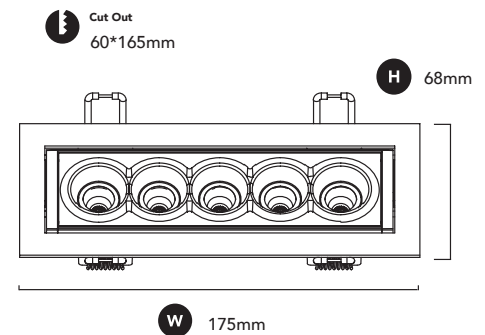

PROJECT:

TYPE:

NOTES:

The DASH linear downlight series delivers both flexibility and performance in any space. This recessed design is available in three sizes & two finishes

## DIMENSIONS (mm)

## GENERAL SPECIFICATIONS

<b>LED</b>	10W
<b>Lumens</b>	600 lm (3000K)   665 lm (4000K)
<b>Efficacy</b>	56 lm/w (3000K)   62 lm/w (4000K)
<b>Colour Temperature</b>	<input type="checkbox"/> 3000K, Warm White <input type="checkbox"/> 4000K, Cool White
<b>Material</b>	Powder Coated Aluminium
<b>Finish</b>	White   Black
<b>Beam</b>	45°
<b>CRI</b>	90+
<b>IP</b>	20
<b>Colour Deviation</b>	SDCM ≤3
<b>UGR</b>	<5
<b>Lifetime</b>	>54,000hrs L80 B10
<b>Warranty</b>	5 Years

## DRIVER SPECIFICATIONS

L 104 x W 43 x H 24 mm

<b>Power</b>	600mA 240V Remote Dimmable Driver
<b>Dimming</b>	Phase Cut Dimming
<b>Power Factor</b>	> 0.90

*DALI dimming available upon request*