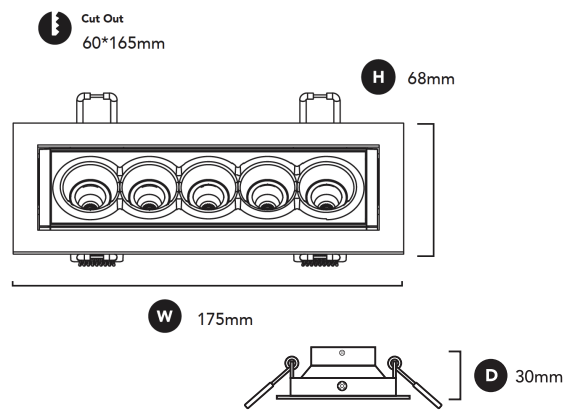

PROJECT:

TYPE:

NOTES:

The DASH linear downlight series delivers both flexibility and performance in any space. This recessed design is available in three sizes & two finishes

FEATURES

- + Available in 3 sizes
- + Tiltable up to 30°
- + IC-4 rated
- + High CRI
- + Compatible with remote Casambi CBU-TED Bluetooth Controllable Dimmer (71-CASCBU)

GENERAL SPECIFICATIONS

LED	10W
Lumens	600 lm (3000K) 665 lm (4000K)
Efficacy	56 lm/w (3000K) 62 lm/w (4000K)
Colour Temperature	<input type="checkbox"/> 3000K, Warm White <input type="checkbox"/> 4000K, Cool White
Material	Powder Coated Aluminium
Finish	White Black
Beam	45°
CRI	90+
IP	20
Colour Deviation	SDCM ≤3
UGR	<5
Lifetime	>54,000hrs L80 B10
Warranty	5 Years

DIMENSIONS (mm)

DRIVER SPECIFICATIONS

L 104 x W 43 x H 24 mm

Power	600mA 240V Remote Dimmable Driver
Dimming	Phase Cut Dimming
Power Factor	> 0.90

DALI dimming available upon request

PRODUCT CODES

10W, White, 3000K	7-DA2M10W453
10W, White 4000K	7-DA2M10W454
10W, Black, 3000K	7-DA2M10B453
10W, Black, 4000K	7-DA2M10B454