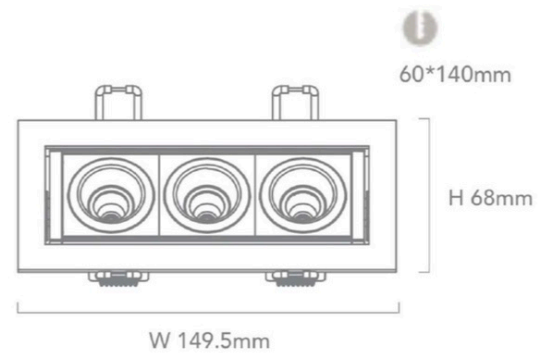

The DASH linear downlight series delivers both flexibility and performance in any space. This recessed design is available in three sizes & two finishes

FEATURES

- + Available in 3 sizes
- + Tiltable up to 30°
- + IC-4 rated
- + High CRI
- + Compatible with remote Casambi CBU-TED Bluetooth Controllable Dimmer (71-CASCBU)

GENERAL SPECIFICATIONS

LED	6W
Lumens	370 lm (3000K) 400 lm (4000K)
Colour	<input type="checkbox"/> 3000K, Warm White <input type="checkbox"/> 4000K, Cool White
Efficacy	61 lm/w (3000K) 66 lm/w (4000K)
Beam	45°
Material	Powder Coated Aluminium
CRI	90+
Finish	White Black
IP	20
Colour Deviation	SDCM ≤3
Lifetime	L70 >100,000hrs
Warranty	5 Years

PROJECT DETAILS

PROJECT:

TYPE:

NOTES:

DIMENSIONS (mm)

DRIVER SPECIFICATIONS

L 104 x W 43 x H 24 mm

Power 240V Remote Dimmable Driver