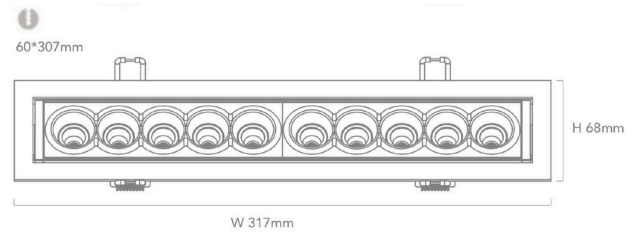

The DASH linear downlight series delivers both flexibility and performance in any space. This recessed design is available in three sizes & two finishes

FEATURES

- + Available in 3 sizes
- + Tiltable up to 30°
- + IC-4 rated
- + High CRI
- + Compatible with remote Casambi CBU-TED Bluetooth Controllable Dimmer (71-CASCBU)

GENERAL SPECIFICATIONS

LED	20W
Lumens	1320 lm (3000K) 1400 lm (4000K)
Colour	<input type="checkbox"/> 3000K, Warm White <input type="checkbox"/> 4000K, Cool White
Efficacy	66 lm/w (3000K) 70 lm/w (4000K)
Beam	45°
Material	Powder Coated Aluminium
CRI	90+
Finish	White Black
IP	20
Colour Deviation	SDCM ≤3
Lifetime	L70 >100,000hrs
Warranty	5 Years

PROJECT DETAILS

PROJECT:

TYPE:

NOTES:

DIMENSIONS (mm)

DRIVER SPECIFICATIONS

L 104 x W 43 x H 24 mm

Power 240V Remote Dimmable Driver