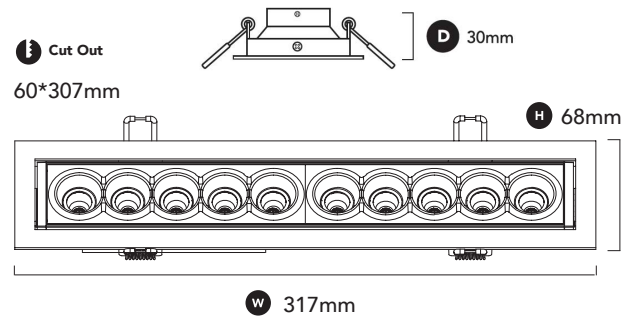

The DASH linear downlight series delivers both flexibility and performance in any space. This recessed design is available in three sizes & two finishes

FEATURES

- + Available in 3 sizes
- + Tiltable up to 30°
- + IC-4 rated
- + High CRI
- + Compatible with remote Casambi CBU-TED Bluetooth Controllable Dimmer (71-CASCBU)

GENERAL SPECIFICATIONS

LED	20W
Lumens	1320 lm (3000K) 1400 lm (4000K)
Efficacy	62 lm/w (3000K) 64 lm/w (4000K)
Colour Temperature	<div style="display: flex; align-items: center;"> <div style="width: 15px; height: 15px; background-color: #f5deb3; border: 1px solid black; margin-right: 5px;"></div> 3000K, Warm White </div> <div style="display: flex; align-items: center; margin-top: 5px;"> <div style="width: 15px; height: 15px; background-color: #d9ead3; border: 1px solid black; margin-right: 5px;"></div> 4000K, Cool White </div>
Material	Powder Coated Aluminium
Finish	White Black
Beam	45°
CRI	90+
IP	20
Colour Deviation	SDCM ≤3
UGR	<5
Lifetime	>54,000hrs L80 B10
Warranty	5 Years

PROJECT DETAILS

PROJECT: _____

TYPE: _____

NOTES: _____

DIMENSIONS (mm)

DRIVER SPECIFICATIONS

L 104 x W 43 x H 24 mm

Power	600mA 240V Remote Dimmable Driver
Dimming	Phase Cut Dimming
Power Factor	> 0.90