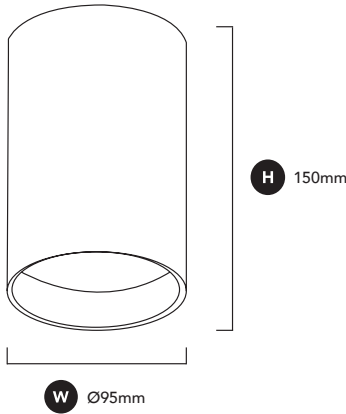

GENERAL SPECIFICATIONS

LED	12W
Lumens	1015 lm (3000K) 1090 lm (4000K)
Efficacy	75 lm/w (3000K) 81 lm/w (4000K)
Colour Temperature	<input type="checkbox"/> 3000K, Warm White <input type="checkbox"/> 4000K, Cool White
Material	Powder Coated Aluminium
Finish	White Black
Beam	36° 60°
CRI	92+
IP	20
Colour Deviation	SDCM ≤2
UGR	<17
Lifetime	>55,000hrs L80 B10
Warranty	5 Years

*Please note: H Baffles also come with a Honeycomb lens and remote DALI dimming is available upon request.

PROJECT DETAILS

PROJECT: _____

TYPE: _____

NOTES: _____

DIMENSIONS (mm)

DRIVER SPECIFICATIONS

Power	300mA 240V Built-in, Flicker Free Dimmable Driver
Dimming	Phase Cut Dimming
Power Factor	> 0.95