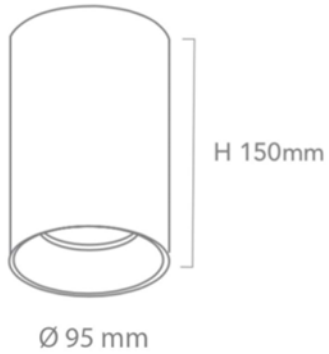

GENERAL SPECIFICATIONS

LED	12W
Lumens	970 lm (3000K) 1040 lm (4000K)
Colour	<input type="checkbox"/> 3000K, Warm White <input type="checkbox"/> 4000K, Cool White
Efficacy	80 lm/w (3000K) 86 lm/w (4000K)
Beam	36° 60°
Material	Powder Coat Aluminium
CRI	92+
Finish	White Black
IP	20
Colour Deviation	SDCM ≤2
Lifetime	L80 >280,000hrs
Warranty	5 Years

PROJECT DETAILS

PROJECT: _____

TYPE: _____

NOTES: _____

DIMENSIONS (mm)

DRIVER SPECIFICATIONS

Power	240V Built-in Driver
Dimming	Phase Cut Dimming
Power Factor	> 0.95

PRODUCT CODE