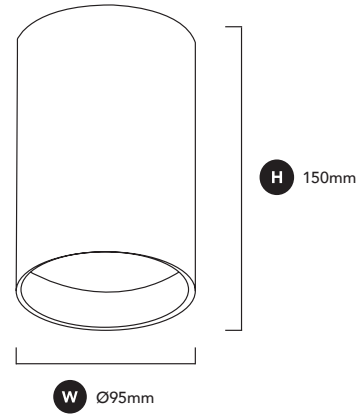

GENERAL SPECIFICATIONS

LED	12W
Lumens	1015 lm (3000K) 1090 lm (4000K)
Efficacy	75 lm/w (3000K) 81 lm/w (4000K)
Colour Temperature	<input type="checkbox"/> 3000K, Warm White <input type="checkbox"/> 4000K, Cool White
Material	Powder Coated Aluminium
Finish	White Black
Beam	36° 60°
CRI	92+
IP	20
Colour Deviation	SDCM ≤2
UGR	<17
Lifetime	>55,000hrs L80 B10
Warranty	5 Years

*Please note remote DALI dimming is available upon request.

PROJECT DETAILS

PROJECT:

TYPE:

NOTES:

DIMENSIONS (mm)

DRIVER SPECIFICATIONS

Power	300mA 240V Built-in, Flicker Free Dimmable Driver
Dimming	Phase Cut Dimming
Power Factor	> 0.95