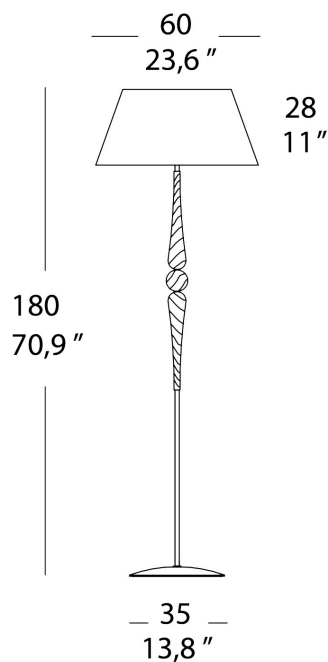

PROJECT	
TYPE	
NOTES	

TEARS TE

FLOOR

BY EVISTYLE

PRODUCT NAME	Tears TE
DESIGNER	Stefano Mandruzzato
MANUFACTURER	Evistyle
CATEGORY	Floor
MATERIAL	Creased Leather Blown Glass
PRODUCT CODE	25-8214 (Black/Gold) <i>* White/Gold code available upon request</i>
DIMMABLE	Yes

LIGHT SOURCE	1 x max 140W E27 alo or 1 x max 14.5W E27 LED
FINISHES	White/Silver or Black/Gold
DIMENSIONS	Ø 60 x 180 (H) cm
IP	20
ORIGIN	Italy
WARRANTY	2 years