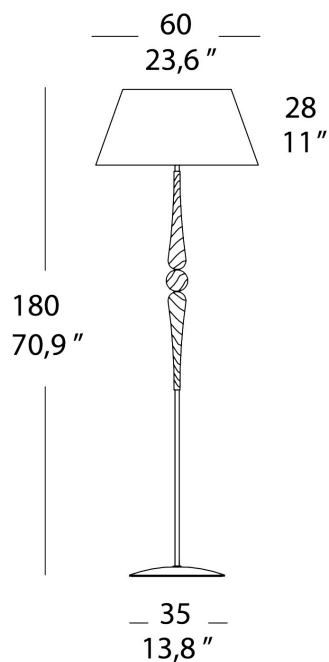

PROJECT	
TYPE	
NOTES	

TEARS TE

FLOOR

BY EVISTYLE

PRODUCT NAME	Tears TE
DESIGNER	Stefano Mandruzzato
MANUFACTURER	Evistyle
CATEGORY	Floor
MATERIAL	Creased Leather Blown Glass
PRODUCT CODE	25-8214 (Black/Gold) <i>* White/Gold code available upon request</i>
DIMMABLE	Yes

LIGHT SOURCE	1 x max 140W E27 alo or 1 x max 14.5W E27 LED
FINISHES	White/Silver or Black/Gold
DIMENSIONS	Ø 60 x 180 (H) cm
IP	20
ORIGIN	Italy
WARRANTY	2 years