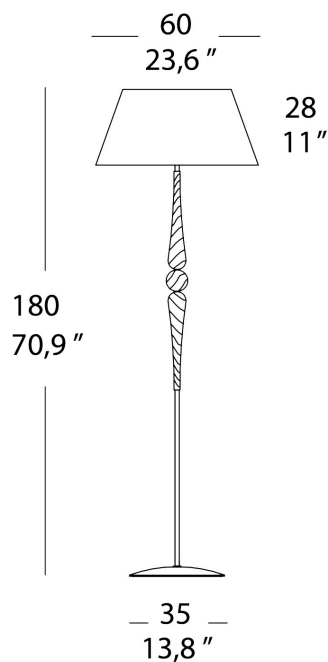

## TEARS TE

FLOOR

BY EVISTYLE

<b>PRODUCT NAME</b>	Tears PA1
<b>DESIGNER</b>	Stefano Mandruzzato
<b>MANUFACTURER</b>	Evistyle
<b>CATEGORY</b>	Floor
<b>MATERIAL</b>	Creased Leather   Blown Glass
<b>PRODUCT CODE</b>	25-8214 (Black/Gold) * White/Gold code available upon request

<b>LIGHT SOURCE</b>	1 x MAX 140W E27 a.l.o.
<b>FINISHES</b>	White/Silver or Black/Gold
<b>DIMENSIONS</b>	Ø 60 x 180 (H) cm
<b>IP</b>	20
<b>ORIGIN</b>	Italy
<b>WARRANTY</b>	2 years