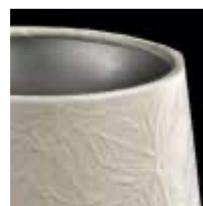

PROJECT	
TYPE	
NOTES	

TEARS SO 60

SUSPENSION

BY EVISTYLE

AV: Pelle bianca con interno argento.
White leather with silver inside.

NE: Pelle nera con interno oro.
Black leather with gold inside.

PRODUCT NAME	Tears SO 60	LIGHT SOURCE	6 x MAX 42W G9 alo or 6 x MAX 3.5W G9 LED
DESIGNER	Stefano Mandruzzato	FINISHES	White/Silver or Black/Gold
MANUFACTURER	Evistyle	DIMENSIONS	Ø 60 x 28 (H) + 190 (S) cm
CATEGORY	Suspension	IP	20
MATERIAL	Creased Leather Blown Glass	ORIGIN	Italy
PRODUCT CODE	25-8205 (White/Silver) 25-8206 (Black/Gold)	WARRANTY	2 years
DIMMABLE	No		