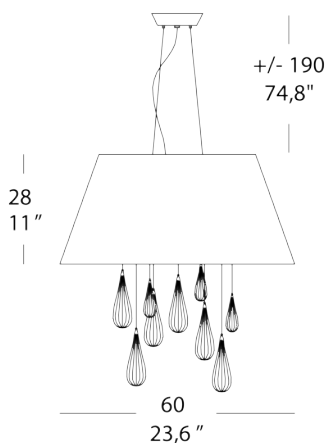

PROJECT	
TYPE	
NOTES	

TEARS SO 60

SUSPENSION

BY EVISTYLE

AV: Pelle bianca con interno argento.
White leather with silver inside.

NE: Pelle nera con interno oro.
Black leather with gold inside.

PRODUCT NAME	Tears SO 60	LIGHT SOURCE	6 x MAX 42W G9 alo or 6 x MAX 3.5W G9 LED
DESIGNER	Stefano Mandruzzato	FINISHES	White/Silver or Black/Gold
MANUFACTURER	Evistyle	DIMENSIONS	Ø 60 x 28 (H) + 190 (S) cm
CATEGORY	Suspension	IP	20
MATERIAL	Creased Leather Blown Glass	ORIGIN	Italy
PRODUCT CODE	25-8205 (White/Silver) 25-8206 (Black/Gold)	WARRANTY	2 years
DIMMABLE	No		