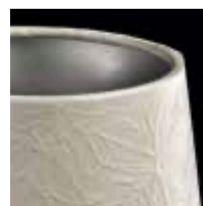

PROJECT	
TYPE	
NOTES	

TEARS SO 60

SUSPENSION

BY EVISTYLE

AV: Pelle bianca con interno argento.
White leather with silver inside.

NE: Pelle nera con interno oro.
Black leather with gold inside.

PRODUCT NAME	Tears SO 60	LIGHT SOURCE	6 x MAX 42W G9 a1o or 6 x MAX 3.5W G9 LED
DESIGNER	Stefano Mandruzzato	FINISHES	White/Silver or Black/Gold
MANUFACTURER	Evistyle	DIMENSIONS	Ø 60 x 28 (H) + 190 (S) cm
CATEGORY	Suspension	IP	20
MATERIAL	Creased Leather Blown Glass	ORIGIN	Italy
PRODUCT CODE	25-8205 (White/Silver) 25-8206 (Black/Gold)	WARRANTY	2 years
DIMMABLE	No		