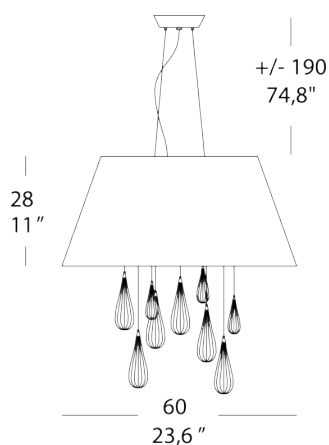

PROJECT	
TYPE	
NOTES	

TEARS SO 60

SUSPENSION

BY EVISTYLE

AV: Pelle bianca con interno argento.
White leather with silver inside.

NE: Pelle nera con interno oro.
Black leather with gold inside.

PRODUCT NAME	Tears SO 60	LIGHT SOURCE	6 x MAX 42W G9 a1o or 6 x MAX 3.5W G9 LED
DESIGNER	Stefano Mandruzzato	FINISHES	White/Silver or Black/Gold
MANUFACTURER	Evistyle	DIMENSIONS	Ø 60 x 28 (H) + 190 (S) cm
CATEGORY	Suspension	IP	20
MATERIAL	Creased Leather Blown Glass	ORIGIN	Italy
PRODUCT CODE	25-8205 (White/Silver) 25-8206 (Black/Gold)	WARRANTY	2 years
DIMMABLE	No		