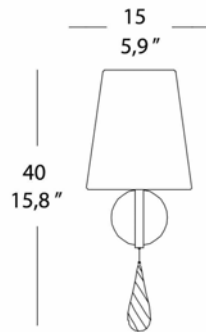

## TEARS PA 1

WALL

BY EVISTYLE

PROJECT	
TYPE	
NOTES	

**AV:** Pelle bianca con interno argento.  
White leather with silver inside.

**NE:** Pelle nera con interno oro.  
Black leather with gold inside.

<b>PRODUCT NAME</b>	Tears PA1
<b>DESIGNER</b>	Stefano Mandruzzato
<b>MANUFACTURER</b>	Evistyle
<b>CATEGORY</b>	Wall
<b>MATERIAL</b>	Creased Leather   Blown Glass
<b>PRODUCT CODE</b>	25-8212 (Black/Gold) <i>* White/Gold code available upon request</i>
<b>DIMMABLE</b>	No

<b>LIGHT SOURCE</b>	1 x MAX 42W E14 a/o or 1 x MAX 6W E14 LED
<b>FINISHES</b>	White/Silver or Black/Gold
<b>DIMENSIONS</b>	Ø 15 x 40 (H) x 20 (D) cm
<b>IP</b>	20
<b>ORIGIN</b>	Italy
<b>WARRANTY</b>	2 years