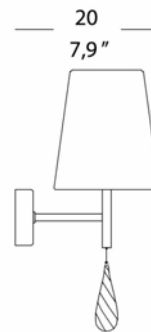

## TEARS PA 1

WALL

BY EVISTYLE

PROJECT	
TYPE	
NOTES	

**AV:** Pelle bianca con interno argento.  
White leather with silver inside.

**NE:** Pelle nera con interno oro.  
Black leather with gold inside.

<b>PRODUCT NAME</b>	Tears PA1
<b>DESIGNER</b>	Stefano Mandruzzato
<b>MANUFACTURER</b>	Evistyle
<b>CATEGORY</b>	Wall
<b>MATERIAL</b>	Creased Leather   Blown Glass
<b>PRODUCT CODE</b>	25-8212 (Black/Gold) <i>* White/Gold code available upon request</i>
<b>DIMMABLE</b>	No

<b>LIGHT SOURCE</b>	1 x MAX 42W E14 a/o or 1 x MAX 6W E14 LED
<b>FINISHES</b>	White/Silver or Black/Gold
<b>DIMENSIONS</b>	Ø 15 x 40 (H) x 20 (D) cm
<b>IP</b>	20
<b>ORIGIN</b>	Italy
<b>WARRANTY</b>	2 years