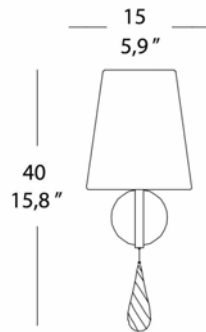

radiantlighting

TEARS PA 1

WALL

BY EVISTYLE

PROJECT	
TYPE	
NOTES	

AV: Pelle bianca
con interno argento.
White leather with silver
inside.

NE: Pelle nera
con interno oro.
Black leather with gold
inside.

PRODUCT NAME	Tears PA1
DESIGNER	Stefano Mandruzzato
MANUFACTURER	Evistyle
CATEGORY	Wall
MATERIAL	Creased Leather Blown Glass
PRODUCT CODE	25-8212 (Black/Gold) <i>* White/Gold code available upon request</i>
DIMMABLE	No

LIGHT SOURCE	1 x MAX 42W E14 aLo or 1 x MAX 6W E14 LED
FINISHES	White/Silver or Black/Gold
DIMENSIONS	Ø 15 x 40 (H) x 20 (D) cm
IP	20
ORIGIN	Italy
WARRANTY	2 years