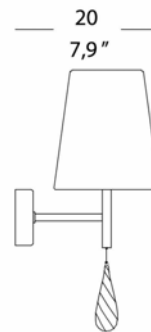

radiantlighting

TEARS PA 1

WALL

BY EVISTYLE

PROJECT	
TYPE	
NOTES	

AV: Pelle bianca
con interno argento.
White leather with silver
inside.

NE: Pelle nera
con interno oro.
Black leather with gold
inside.

PRODUCT NAME	Tears PA1
DESIGNER	Stefano Mandruzzato
MANUFACTURER	Evistyle
CATEGORY	Wall
MATERIAL	Creased Leather Blown Glass
PRODUCT CODE	25-8212 (Black/Gold) <i>* White/Gold code available upon request</i>
DIMMABLE	No

LIGHT SOURCE	1 x MAX 42W E14 aLo or 1 x MAX 6W E14 LED
FINISHES	White/Silver or Black/Gold
DIMENSIONS	Ø 15 x 40 (H) x 20 (D) cm
IP	20
ORIGIN	Italy
WARRANTY	2 years