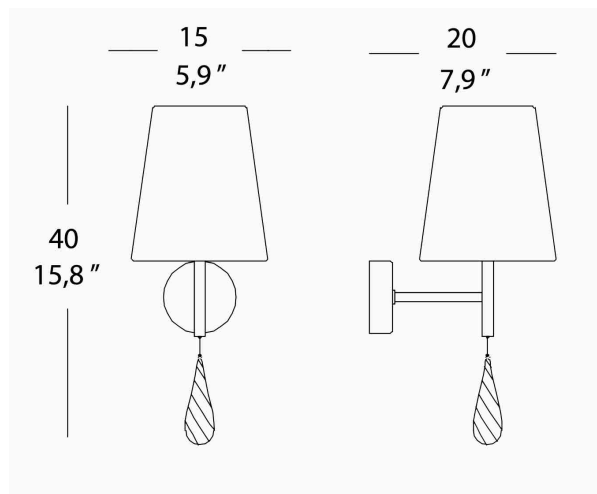

TEARS PA 1

WALL

BY EVISTYLE

PROJECT	
TYPE	
NOTES	

PRODUCT NAME	Tears PA1
DESIGNER	Stefano Mandruzzato
MANUFACTURER	Evistyle
CATEGORY	Wall
MATERIAL	Creased Leather Blown Glass
PRODUCT CODE	25-8212 (Black/Gold) <i>* White/Gold code available upon request</i>

LIGHT SOURCE	1 x MAX 42W E14 a.lo. or 1 x Fluorescent 15W E14
FINISHES	White/Silver or Black/Gold
DIMENSIONS	Ø 15 x 40 (H) x 20 (D) cm
IP	20
ORIGIN	Italy
WARRANTY	2 years