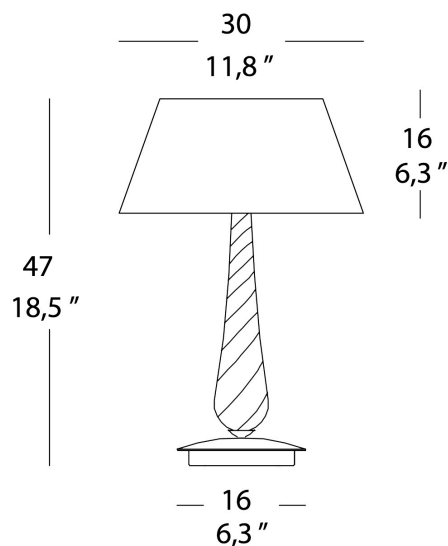

PROJECT	
TYPE	
NOTES	

TEARS CO

TABLE

BY EVISTYLE

PRODUCT NAME	Tears CO
DESIGNER	Stefano Mandruzzato
MANUFACTURER	Evistyle
CATEGORY	Table
MATERIAL	Creased Leather Blown Glass
PRODUCT CODE	25-8213 (Black/Gold) <i>* White/Gold code available upon request</i>
DIMMABLE	No

LIGHT SOURCE	1 x MAX 42W E14 alo or 1 x max 6W E14 LED
FINISHES	White/Silver or Black/Gold
DIMENSIONS	Ø 30 x 47 (H) cm
IP	20
ORIGIN	Italy
WARRANTY	2 years