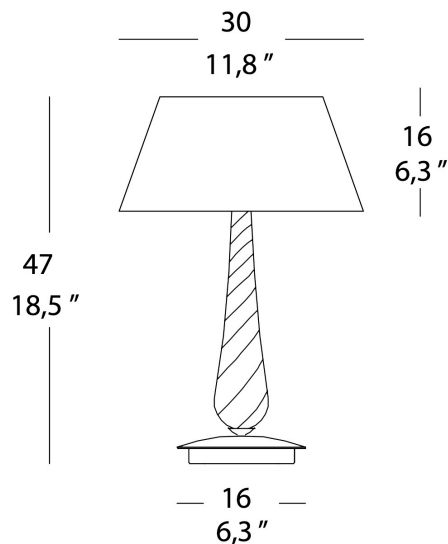

PROJECT	
TYPE	
NOTES	

TEARS CO

TABLE

BY EVISTYLE

PRODUCT NAME	Tears CO
DESIGNER	Stefano Mandruzzato
MANUFACTURER	Evistyle
CATEGORY	Table
MATERIAL	Creased Leather | Blown Glass
PRODUCT CODE	25-8213 (Black/Gold) <i>* White/Gold code available upon request</i>
DIMMABLE	No

LIGHT SOURCE	1 x MAX 42W E14 alo or 1 x max 6W E14 LED
FINISHES	White/Silver or Black/Gold
DIMENSIONS	Ø 30 x 47 (H) cm
IP	20
ORIGIN	Italy
WARRANTY	2 years